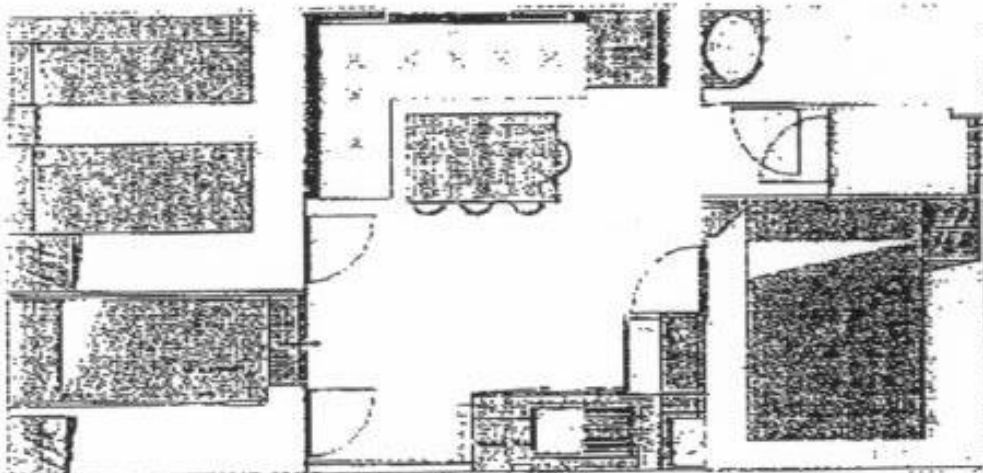

Camping Lancières

Mobile Home Sympa 29 (6 people)

- 29 m2 + wooden deck
- 3 bedrooms
 - 1 double bed
 - 2 single beds
 - 2 bunk beds
- 1 kitchen/living area
- 1 bathroom with shower
- 1 toilet

Mobile home featuring a refrigerator/freezer combo, stovetops, micro-wave oven, coffee maker, kettle, toaster, fan, heaters, garden furniture and barbecue.

Kitchen/Living area

Master bedroom

Bedroom with 2 single beds

Bedroom with bunk beds

Bathroom with shower

Toilet is separated.